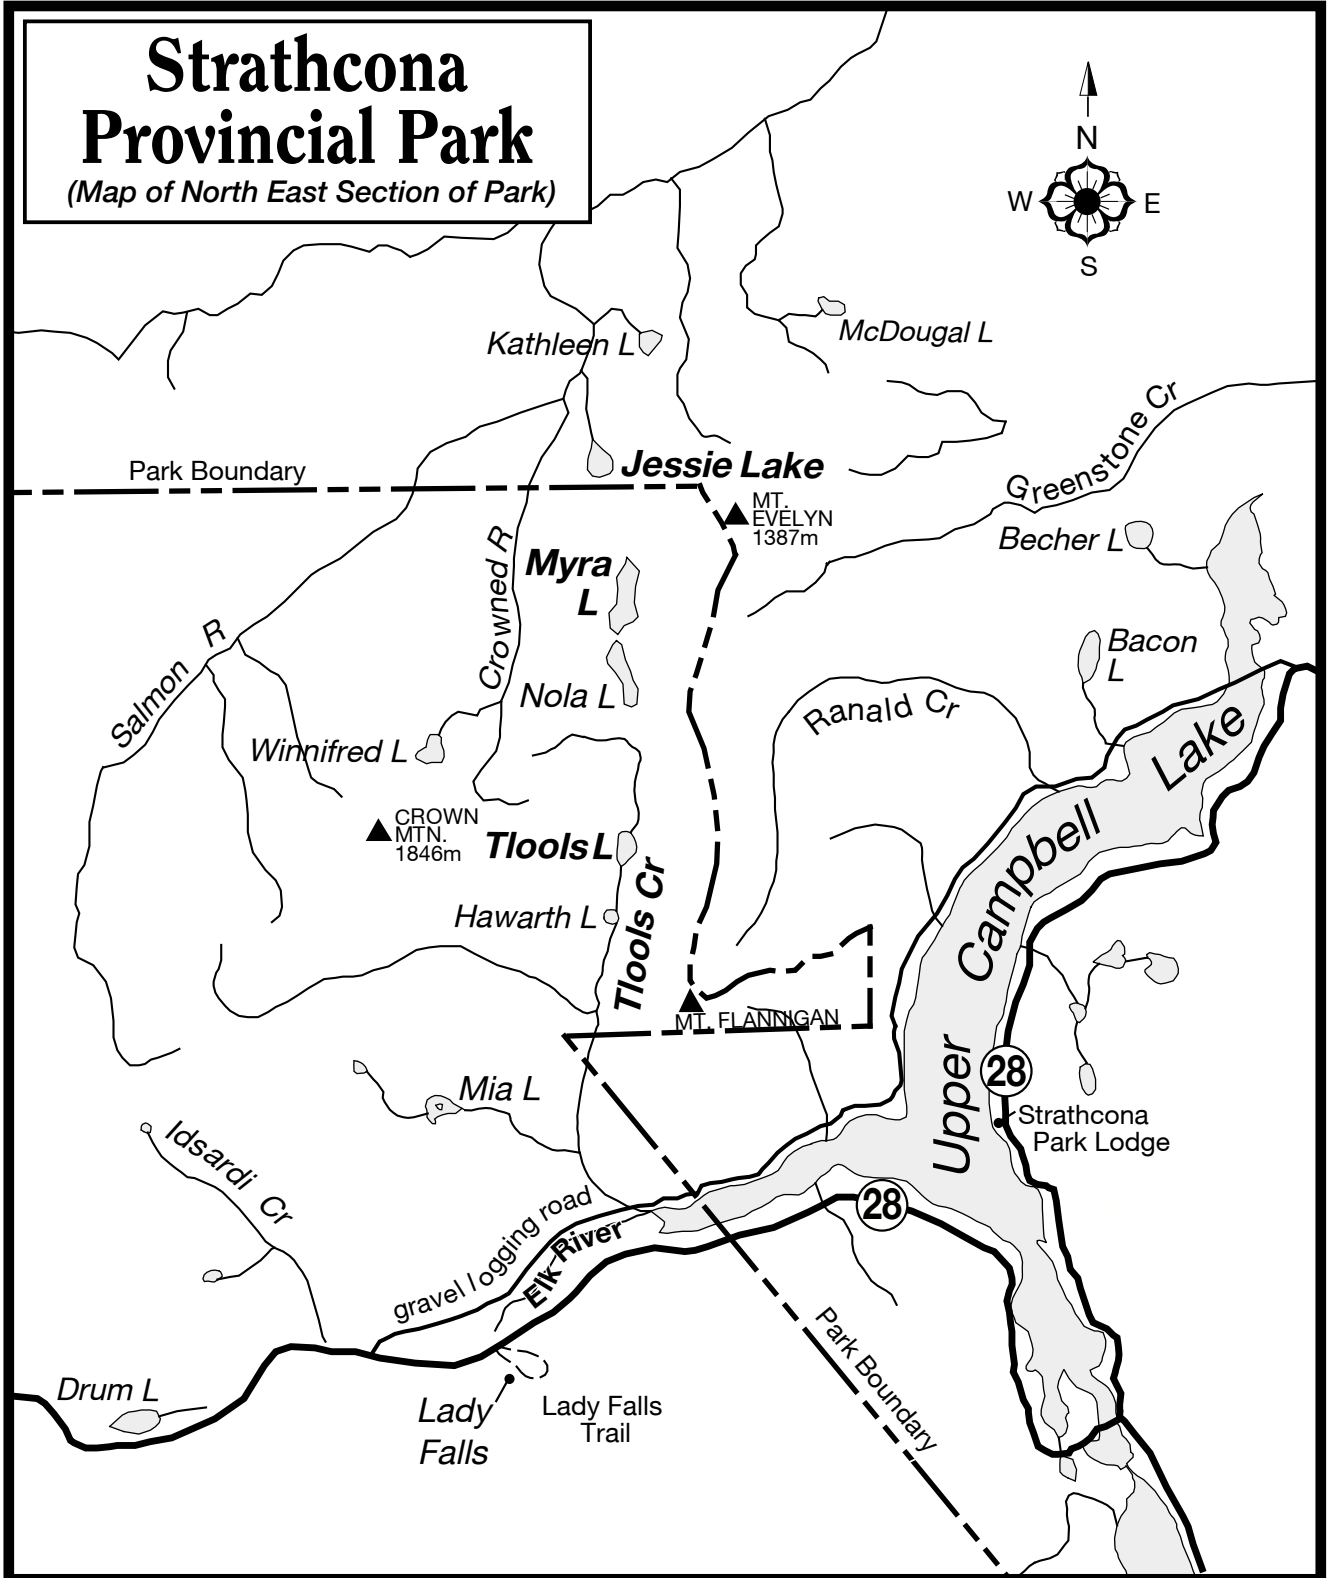

Strathcona Provincial Park

(Map of North East Section of Park)

LEGEND

0 Kilometres

5

10

15

20