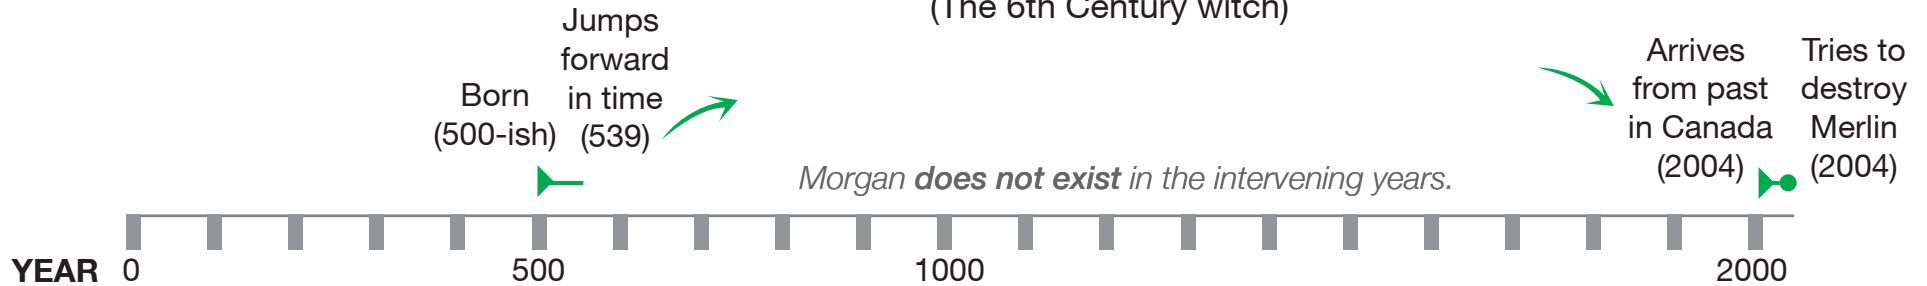

Merlin's Candles

Understanding the Lifetime Timeline

MORGAN'S LIFETIME

(The 6th Century witch)

LEGEND

Normal existence
(wake up tomorrow)

Backwards existence
(wake up yesterday)

MERLIN'S LIFETIME

(Starts out as an average 21st Century science teacher)

Note: Merlin never "time travels"